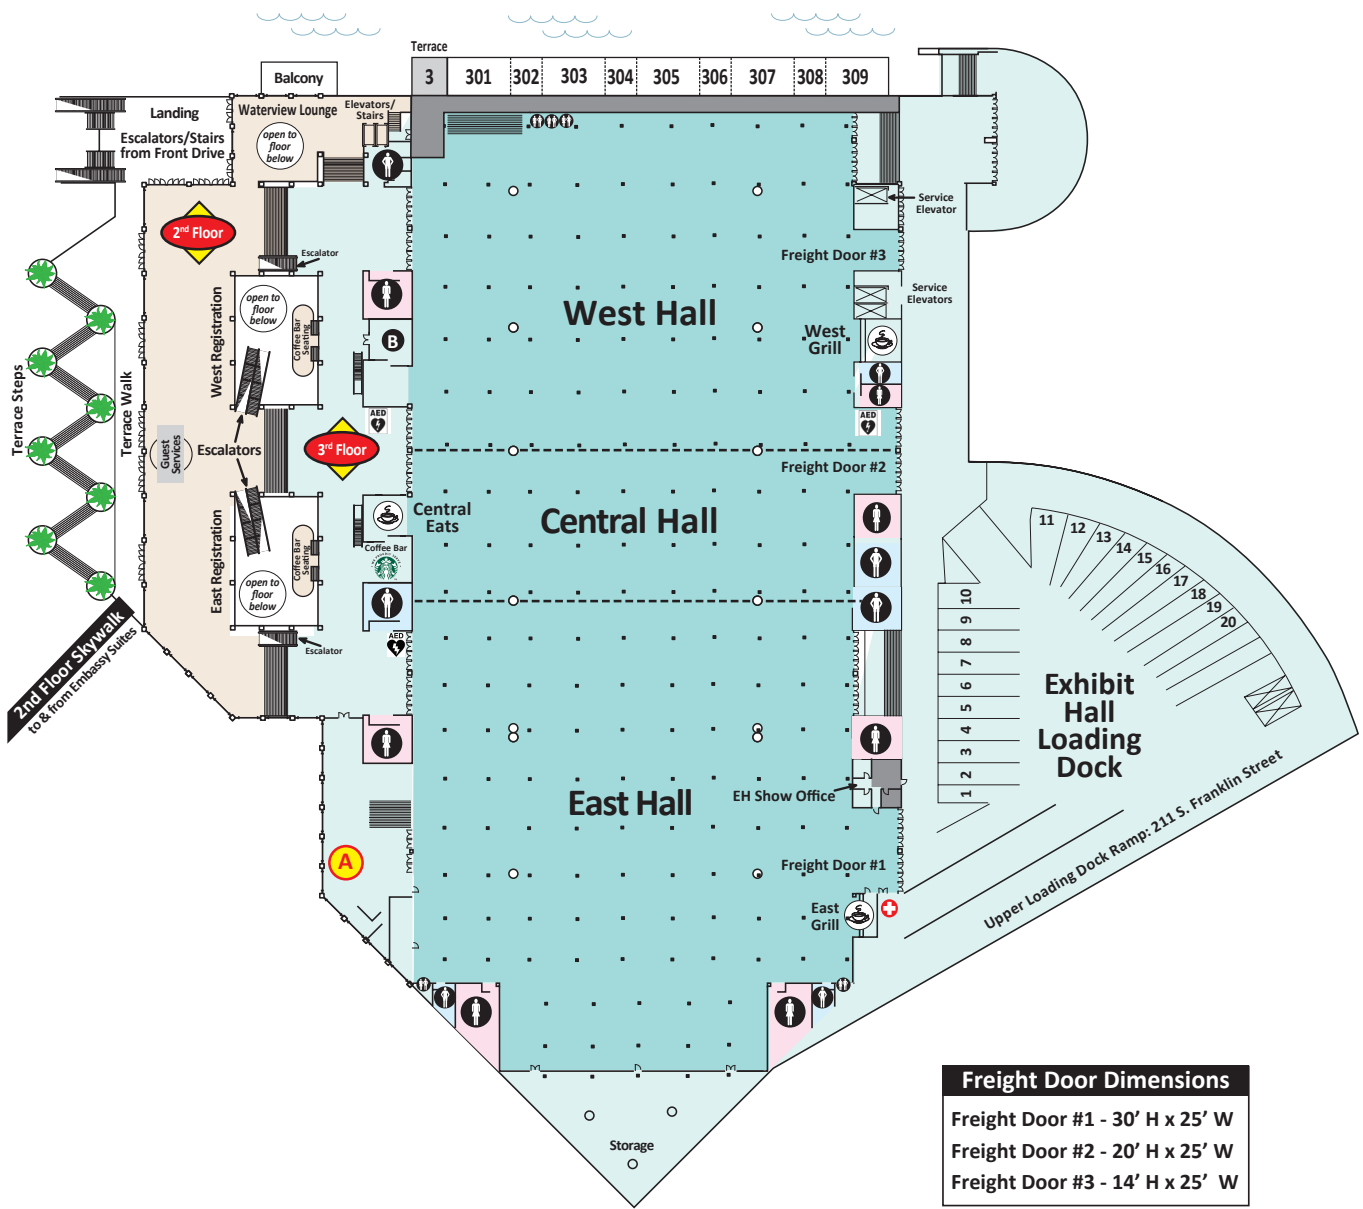

# 1st Floor

\* Slips 14-19, 26-27 not available

The Sail Restaurant & Bar

Sail Plaza

Street Car Station

EMBASSY SUITES®  
Tampa - Downtown Convention Center

## FLOOR PLAN LEGEND

- Automatic External Defibrillator
- ATM
- Cafés, Concessions & Restaurants
- Column
- Family Restrooms
- Floor Ports
- Vending Machine
- Main Entrances
- Men's Restrooms
- Pillar
- Hospitality Suite
- Women's Restrooms
- ADA
- First Aid

Phone: (813) 274-8511 • Fax: (813) 274-7430  
333 South Franklin Street • Tampa, FL 33602  
www.TampaConventionCenter.com

**2nd Floor**

**3rd Floor**

**4th Floor**

**Freight Door Dimensions**  
 Freight Door #1 - 30' H x 25' W  
 Freight Door #2 - 20' H x 25' W  
 Freight Door #3 - 14' H x 25' W

**FLOOR PLAN LEGEND**

- Automatic External Defibrillator
- Business Center
- Cafés, Concessions & Restaurants
- Administrative Offices
- Family Restrooms
- First Aid
- Floor Ports
- Main Entrances
- Men's Restrooms
- Pillar
- Women's Restrooms