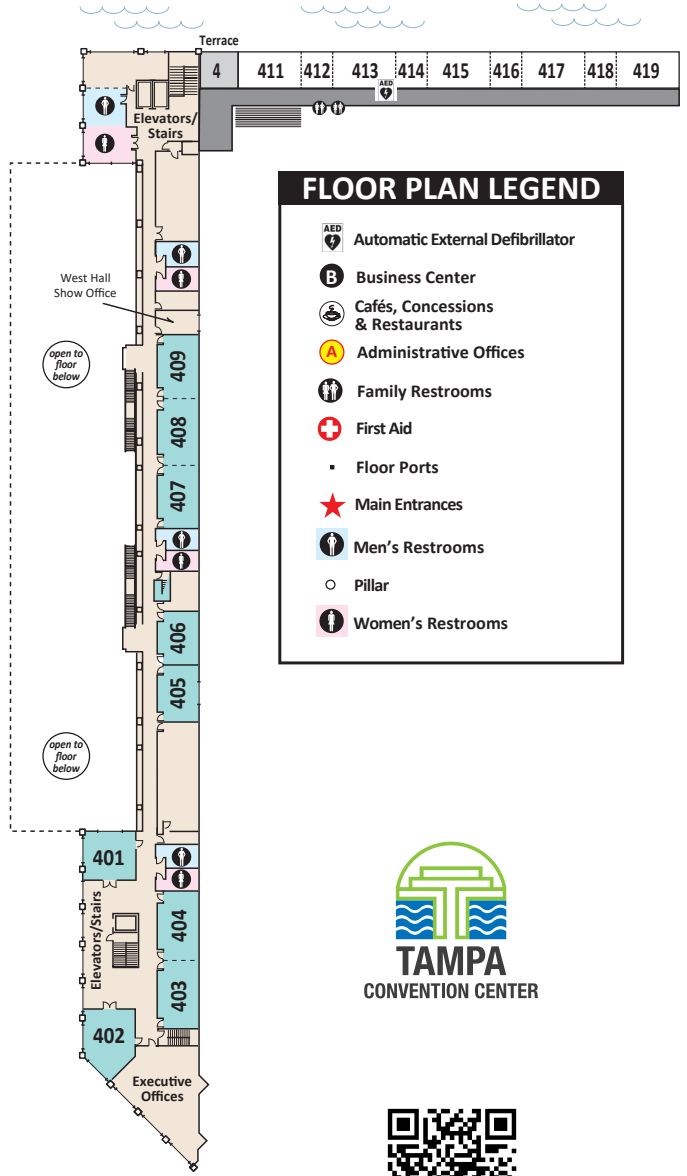

# 1st Floor

\* Slips 14-19, 26-27 not available

The Sail Restaurant & Bar

Sail Plaza

Street Car Station

EMBASSY SUITES®  
Tampa - Downtown Convention Center

## FLOOR PLAN LEGEND

- Automatic External Defibrillator
- ATM
- Cafés, Concessions & Restaurants
- Column
- Family Restrooms
- Floor Ports
- Vending Machine
- Main Entrances
- Men's Restrooms
- Pillar
- Hospitality Suite
- Women's Restrooms
- ADA
- First Aid

Phone: (813) 274-8511 • Fax: (813) 274-7430  
333 South Franklin Street • Tampa, FL 33602  
www.TampaConventionCenter.com

**2nd Floor**

**3rd Floor**

**4th Floor**

**Freight Door Dimensions**  
 Freight Door #1 - 30' H x 25' W  
 Freight Door #2 - 20' H x 25' W  
 Freight Door #3 - 14' H x 25' W

**FLOOR PLAN LEGEND**

- Automatic External Defibrillator
- Business Center
- Cafés, Concessions & Restaurants
- Administrative Offices
- Family Restrooms
- First Aid
- Floor Ports
- Main Entrances
- Men's Restrooms
- Pillar
- Women's Restrooms