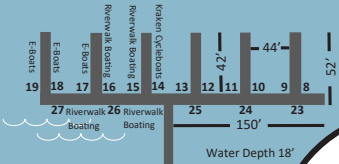

# 1st Floor

\* Slips 14-19, 26-27 not available

The Sail Restaurant & Bar

Sail Plaza

Street Car Station

EMBASSY SUITES®  
Tampa - Downtown Convention Center